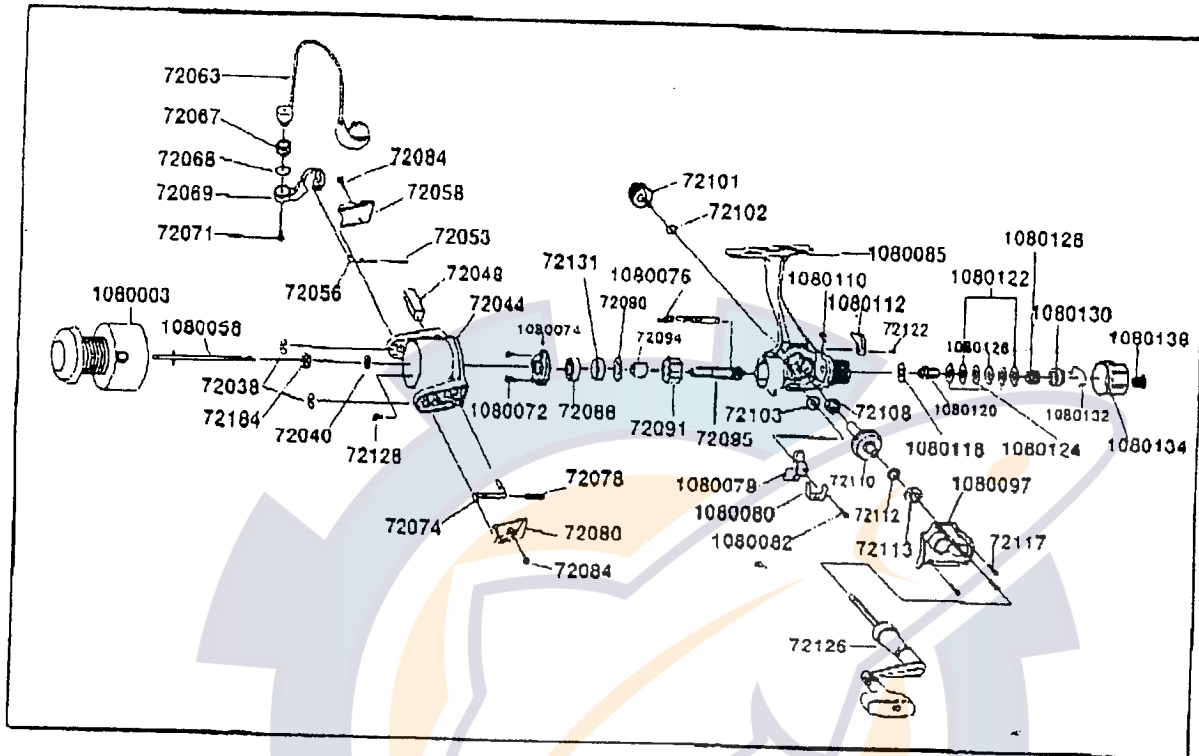

**DIAGRAM**

**AG3R**

**PART LIST**

PART NO	PART NAME	PART NO	PART NAME	PART NO	PART NAME
1080003	Spool assy	72063	Bail assy	1080110	Stoper lever spring
1080058	Main shaft	72071	Bail screw	72102	Handle sc. cap.wshr.
72038	E-Clip	1080072	Bearing plate screw	72101	Handle sc. cap
72184	Roter-nut	1080074	Bearing plate	1080112	Stoper lever
72040	Roter D washer	72088	Ball bearing	72122	Stoper lever sc.
72128	Roter nut lock screw	72095	Pinion gear	1080118	Drag "E" washer
72044	Roter	1080076	Tail shaft	1080120	Metal
72074	Kick lever	72103	O/S gear	1080122	Drag "A" washer
72078	Kick lever spring	1080078	O/S slider	1080124	Drag "B" washer
72084	Kick lever cover screw	1080080	O/S slider retainer	1080126	Drag "D" washer
72080	Kick lever cover	1080082	O/S slider screw	1080128	Drag spring
72048	Roter balance	1080085	Body	1080130	Drag nut
72056	Bail spring shaft	72108	Body bushing	1080132	Back claw spring
72053	Bail spring	72110	Drive gear	1080134	Rear drag cap
72058	Bail spring cover	72112	Adj washer	1080138	Rear drag cap sc.
72084	Bail sp. cvr. sc.	72113	Body cvr. ball bearing	72091	One way clutch
72069	Arm lever	1080097	Body cover	72094	One way clutch bush
72068	Bail washer	72117	Body cvr. sc.	72090	Bearing washer
72067	Line roller	72126	Handle assy	72131	B/Bearing bush